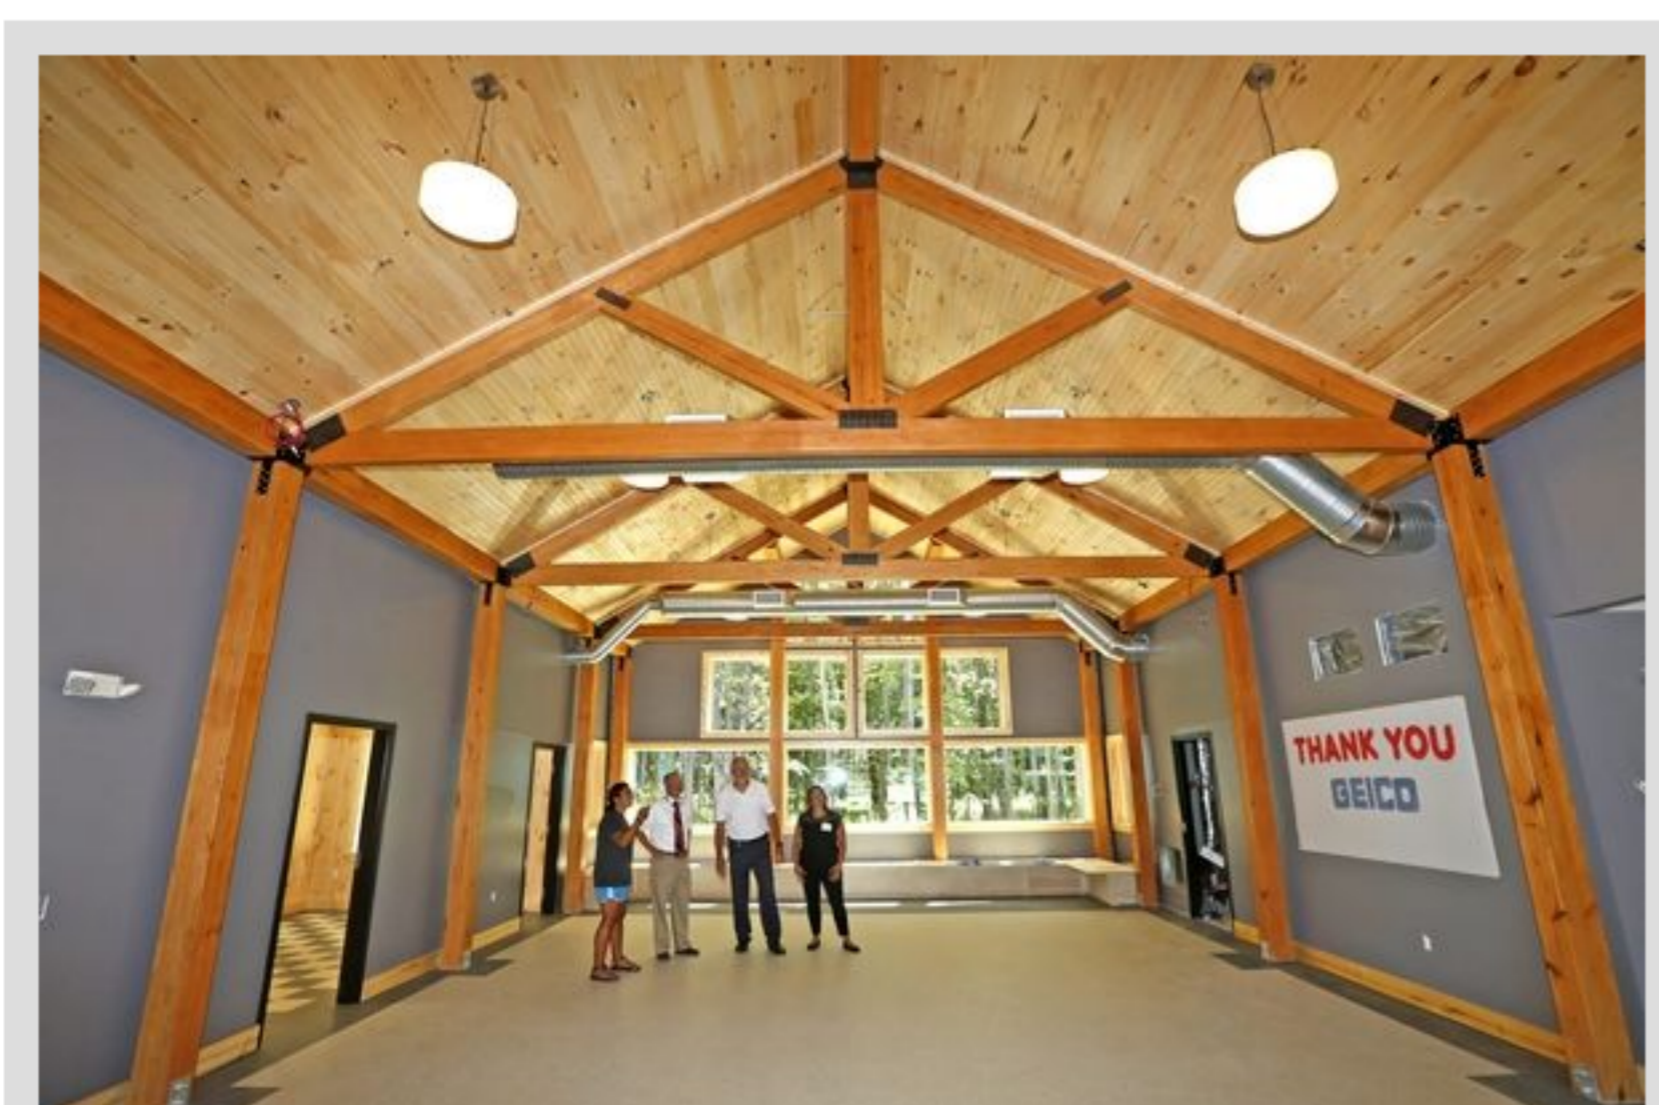

# New Woodland Lodge at Cradle Beach to allow for year-round programming

New building is first of several designed to transition Angola facility from a summer camp to one offering year-round programs

Officials show off the main hall of the new Geico Woodland Lodge at Cradle Beach in Angola on Monday. The 4,500-square-foot building is designed to accommodate 40 children and adults overnight. Photos by Robert Kirkham/Buffalo News

By Aaron Besecker | News Staff Reporter | @AaronBesecker | Google+ on July 11, 2016 - 5:57 PM, updated July 11, 2016 at 8:59 PM

Recommend 151 Share 0 Share 4 Submit Tweet

Cradle Beach Camp is getting ready to open a new facility that officials say will allow the nonprofit to serve more children and strengthen its ability to offer year-round programs.

Construction on the Geico Woodland Lodge began in the spring and just needs a little paint and a few finishing touches. The first people who will stay in it will be camp counselors, which will open up more cabin space for campers, Tilley said.